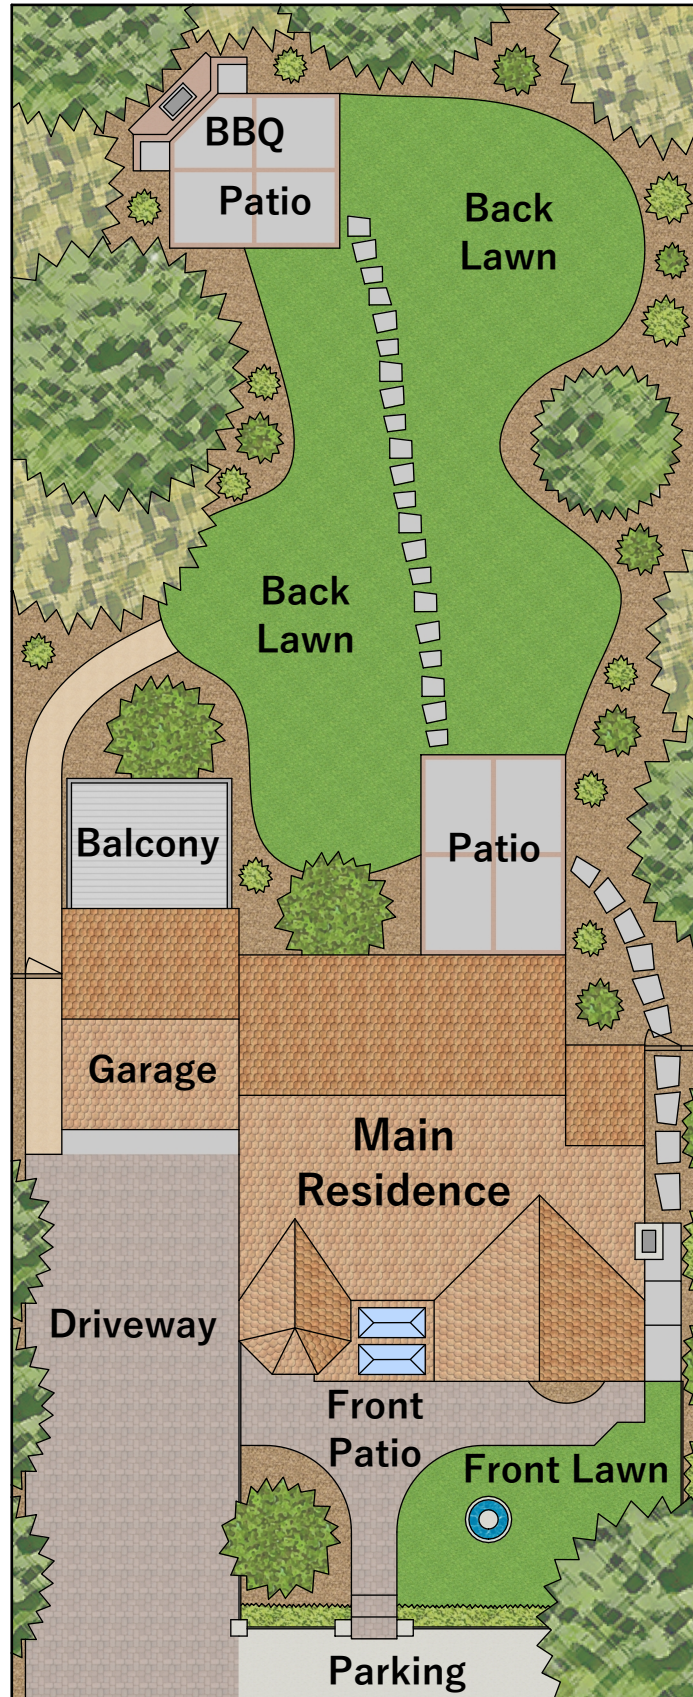

1435 Mountain Blvd

Oakland, CA 94611

Site Plan

lot size approx. 7,840 sqft

Any and all information on this drawing is for illustrative purposes only and is deemed reliable, but not guaranteed. All information requires independent verification.