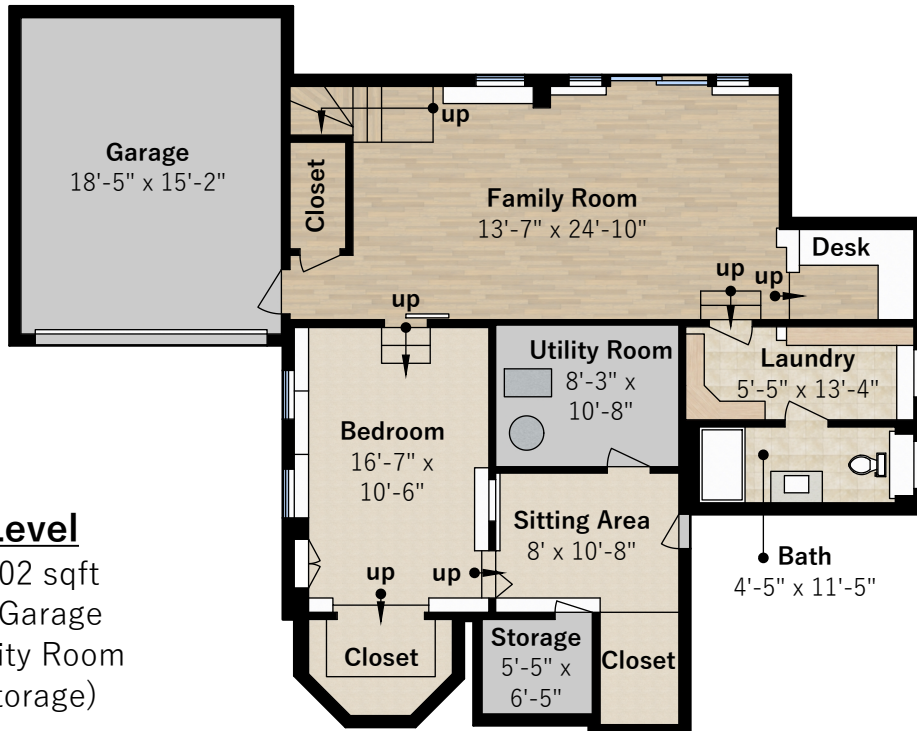

1435 Mountain Blvd

Oakland, CA 94611

Estimated Total Finished Square Footage: 2,652 sqft

Main Level: 1,650 sqft

Lower Level: 1,002 sqft

Estimated Total Unfinished Square Footage: 642 sqft

Garage: 470 sqft

Lower Utility Room: 92 sqft

Lower Storage: 80 sqft

Interior room dimensions are shown, and all square footage measured from perimeter of exterior walls. Decks, porches, and patios are not included in calculations.

Measured on April 28th, 2023

Main Level

approx. 1,650 sqft

Lower Level

approx. 1,002 sqft
(+470 sqft Garage
+92 sqft Utility Room
+80 sqft Storage)

Any and all information on this drawing is for illustrative purposes only and is deemed reliable, but not guaranteed. All information requires independent verification.