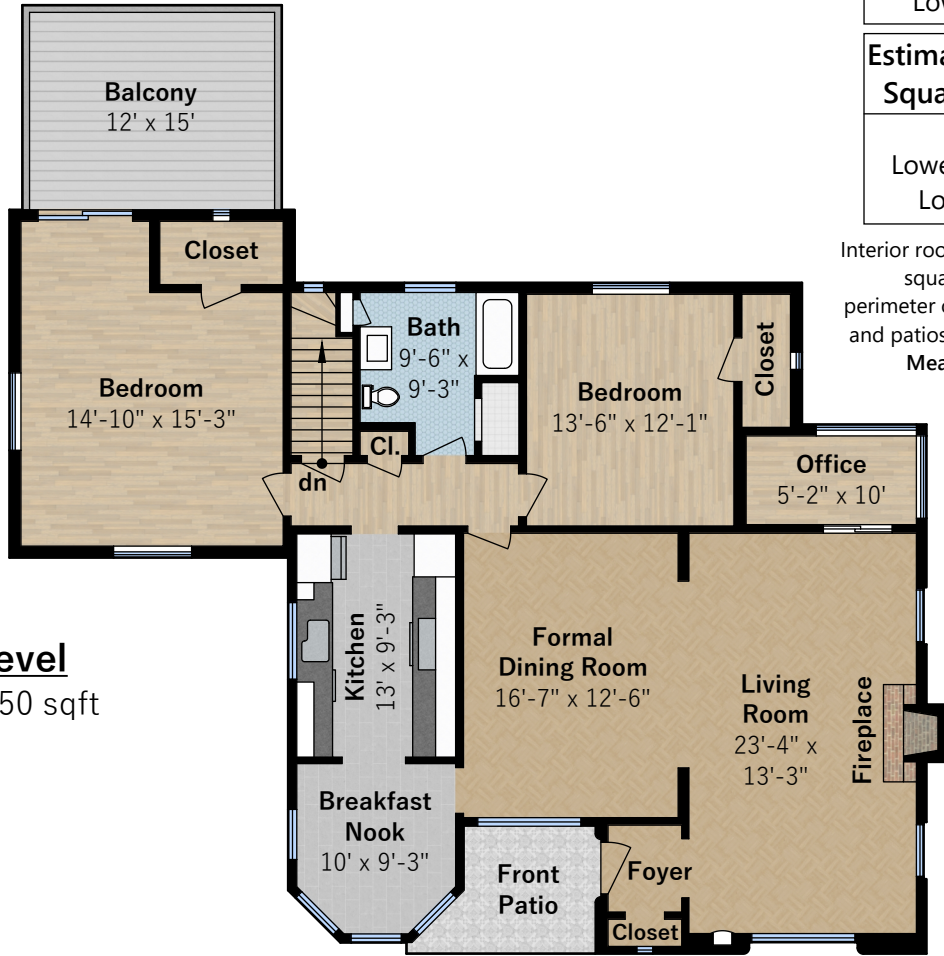

1435 Mountain Blvd

Oakland, CA 94611

Estimated Total Finished Square Footage: 2,652 sqft

Main Level: 1,650 sqft

Lower Level: 1,002 sqft

Estimated Total Unfinished Square Footage: 642 sqft

Garage: 470 sqft

Lower Utility Room: 92 sqft

Lower Storage: 80 sqft

Interior room dimensions are shown, and all square footage measured from perimeter of exterior walls. Decks, porches, and patios are not included in calculations.

Measured on April 28th, 2023

Main Level

approx. 1,650 sqft

Lower Level

approx. 1,002 sqft
(+470 sqft Garage
+92 sqft Utility Room
+80 sqft Storage)

Any and all information on this drawing is for illustrative purposes only and is deemed reliable, but not guaranteed. All information requires independent verification.